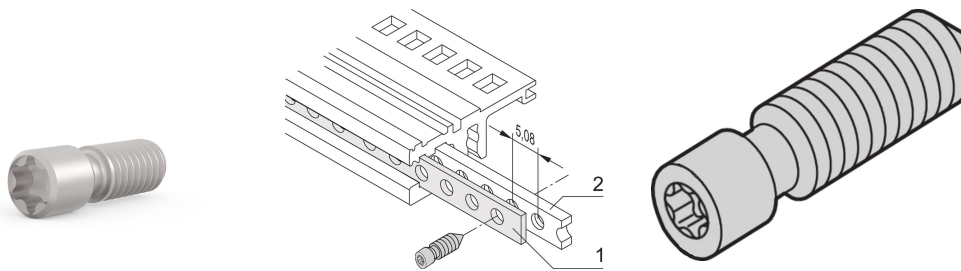

Grub Screw, Stainless Steel, M2.5 x 8, Torx 8

CATALOG NUMBER

21102-980

For fixing the threaded insert in the horizontal rail.

FEATURES

Grub screw

PRODUCT ATTRIBUTES

Length: 8mm

Package Quantity: 100

Thread Size: M2.5

Material: Stainless Steel

Product Type: Screw

Type: Grub Screw

Works With: Subracks; Cases; Chassis

Gross Weight: 0.023kg

Torque: 0.37N·m