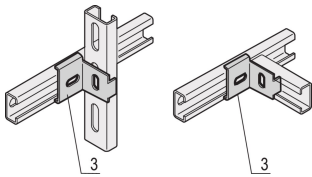

Eurorack C-Rail Combination Bracket

CATALOG NUMBER

21120-146

Mounting brackets for C-rail

CERTIFICATIONS

FEATURES

Mounting brackets to assemble c.profiles

PRODUCT ATTRIBUTES

Material: Steel

Finish: Zinc Plated

Package Quantity: 4

Rail Type: C to C

Product Family: Eurorack

Product Type: Bracket

Works With: Cabinet

Net Weight: 0.366kg