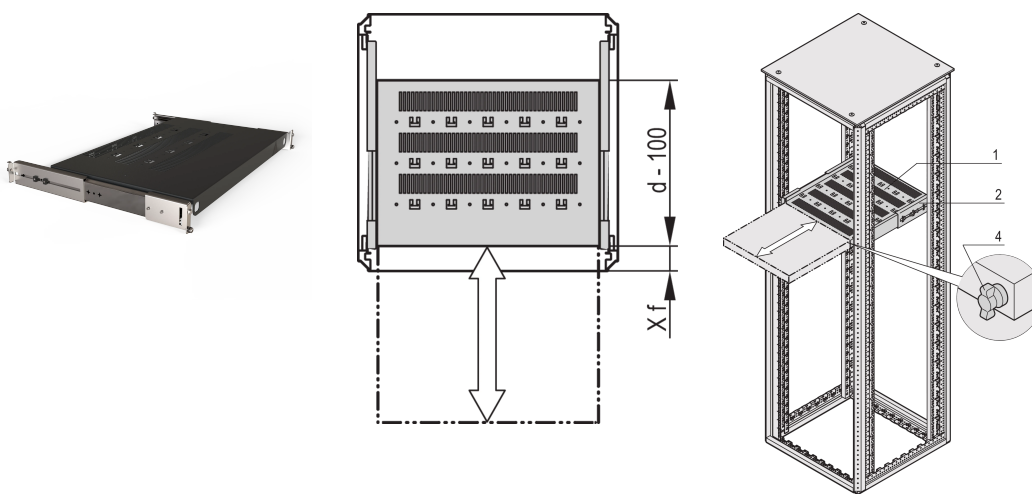

# Varistar CP | 19" Telescopic Shelf, 70 kg, 800W 500D, RAL 7021

## CATALOG NUMBER

21130-372

Varistar, Novastar and Eurorack 19" Shelf, Stationary with 70 kg load capacity, perforated for ease of assembly.

## FEATURES

Perforated cut-outs for assembling cable ties

Static load-carrying capacity 70 kg

Incl. telescopic slides

Locking with T-bar lock possible

St, 1.5 mm

Hammer head perforation for assembly with cable ties

## PRODUCT ATTRIBUTES

Type: Telescopic Shelf

Width: 600mm

Depth: 600mm

Package Quantity: 1

Color: Black Grey

Color Code: RAL 7021

Finish: Powder Coated