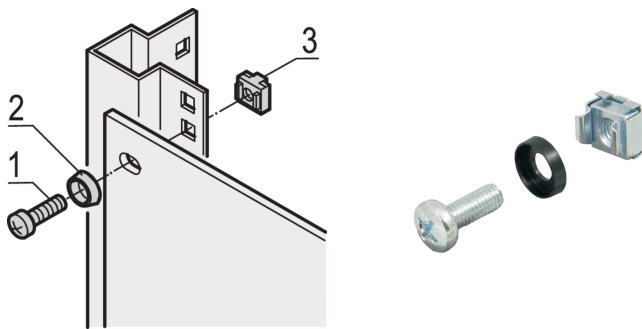

19" Assembly Kit, Screw M6, Washer M6, Nut M6; 32 Pieces

CATALOG NUMBER

21190-435

For standard grounding use a grounding nut and washer on at least one attachment point.

When 19" assembly kit is used with conductive 19" panel mount, grounding cage nuts are not needed.

CERTIFICATIONS

FEATURES

Assembly kits for assembly of 19" components into a cabinet

For mounting of front panels, distribution fields or other components on the frame, slide mounts or depth members with square cut-outs

PRODUCT ATTRIBUTES

Package Quantity: 32

Thread Size: M6

Finish: Zinc Plated

Material: Steel; ABS

Product Family: RatiopacPRO; RatiopacPRO AIR; CompacPRO; PropacPRO; Comptec; Inpac; MultipacPRO; Varistar CP; Eurorack; Outdoor