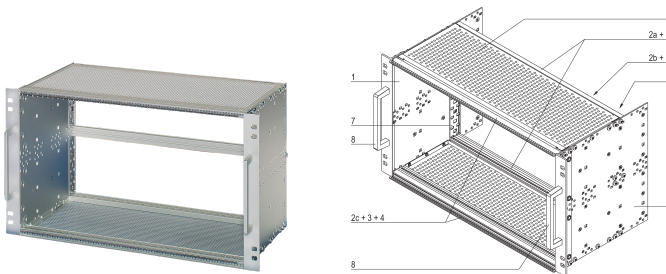

EuropacPRO 19" Subrack Kit for Railway, Shielded, EN 50155, CompactPCI, 6 U, 84 HP, 235 mm

CATALOG NUMBER

21500-082

Subrack for Railway applications, conform to EN50155 standard, for Compact PCI applications.

CERTIFICATIONS

FEATURES

Shock and vibration tested to EN 50155, part 12.2.11

The 19" bracket is firmly fixed to the side panel (tox-cold welded) and is especially suited for high mechanical stresses (vibration resistance)

The double 19" screwing position adds to additionally safety (NFF standard)

IP 20, in accordance with IEC 60529

EMC of approximately 40 dB at 1 GHz, 30 dB at 2 GHz, assuming that the front is covered with shielded front panels, testing in accordance with VG 95373 part 15

Aluminum construction

Supplied as space-saving flat-pack