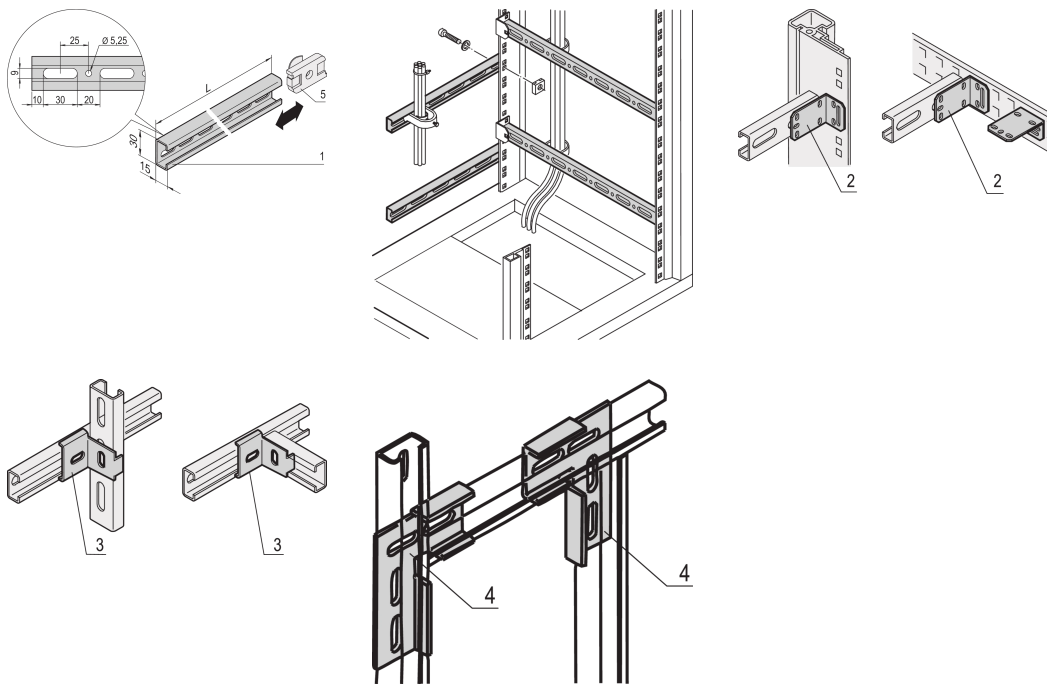

## CATALOG NUMBER

**22114-461**

For assembly to the vertical uprights on the right and left hand side of the 19" plane; especially suited for cable eyes.

## FEATURES

For assembly to the vertical uprights on the right and left hand side of the 19" plane; especially suited for cable eyes