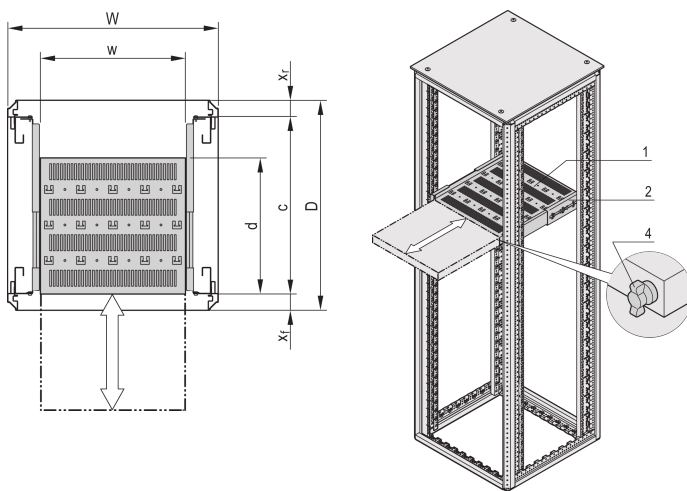

Varistar CP | 19" Telescopic Shelf 70 kg, 600W 500D, RAL 7035

CATALOG NUMBER

22130-352

Varistar, Novastar and Eurorack 19" Shelf, Stationary with 70 kg load capacity, perforated for ease of assembly.

CERTIFICATIONS

FEATURES

Perforated cut-outs for assembling cable ties

Static load-carrying capacity 70 kg

Incl. telescopic slides

Locking with T-bar lock possible

St, 1.5 mm

Hammer head perforation for assembly with cable ties

PRODUCT ATTRIBUTES

Type: Telescopic Shelf

Width: 400mm

Depth: 382mm

Package Quantity: 1

Color: Light Grey

Color Code: RAL 7035

Finish: Powder Coated

Material: Steel

Product Family: Varistar CP; Novastar

Product Type: Shelf

Gross Weight: 6.69kg

ADDITIONAL PRODUCT DETAILS

Mounting bracket for assembly of telescopic slide at frame please order separately.