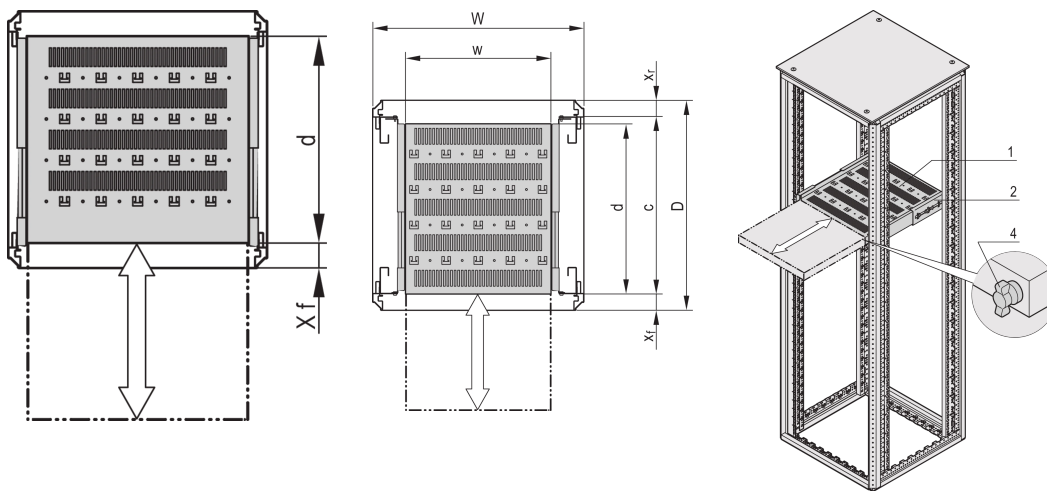

## CATALOG NUMBER

22130-355

Varistar, Novastar and Eurorack 19" Shelf, Stationary with 70 kg load capacity, perforated for ease of assembly.

## FEATURES

Perforated cut-outs for assembling cable ties

Static load-carrying capacity 70 kg

Incl. telescopic slides

Locking with T-bar lock possible

St, 1.5 mm

Hammer head perforation for assembly with cable ties

## PRODUCT ATTRIBUTES

Type: Telescopic Shelf

Width: 400mm

Depth: 682mm

Package Quantity: 1

Color: Light Grey

Color Code: RAL 7035

Finish: Powder Coated