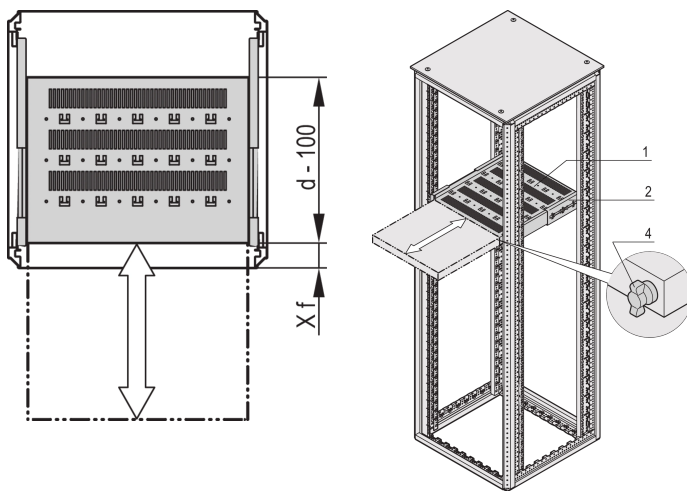

Varistar CP | 19" Telescopic Shelf 70 kg, 800W 500D, RAL 7035

CATALOG NUMBER

22130-372

Varistar, Novastar and Eurorack 19" Shelf, Stationary with 70 kg load capacity, perforated for ease of assembly.

CERTIFICATIONS

FEATURES

Perforated cut-outs for assembling cable ties

Static load-carrying capacity 70 kg

Incl. telescopic slides

Locking with T-bar lock possible

St, 1.5 mm

Hammer head perforation for assembly with cable ties

PRODUCT ATTRIBUTES

Type: Telescopic Shelf

Width: 600mm

Depth: 600mm

Package Quantity: 1

Color: Light Grey

Color Code: RAL 7035

Finish: Powder Coated

Material: Steel

Product Family: Varistar CP; Novastar

Product Type: Shelf

Gross Weight: 7kg

ADDITIONAL PRODUCT DETAILS

Mounting bracket for assembly of telescopic slide at frame please order separately.

Please order T-bar lock separately.