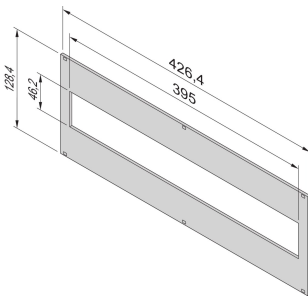

## CATALOG NUMBER

**24563-096**

Front panel with cut-out in accordance with DIN 43880 (for power distribution modules).

## FEATURES

Front panel with cut-out conforming to DIN 43880 (for power distribution modules)

Height 3 U, width 84 HP