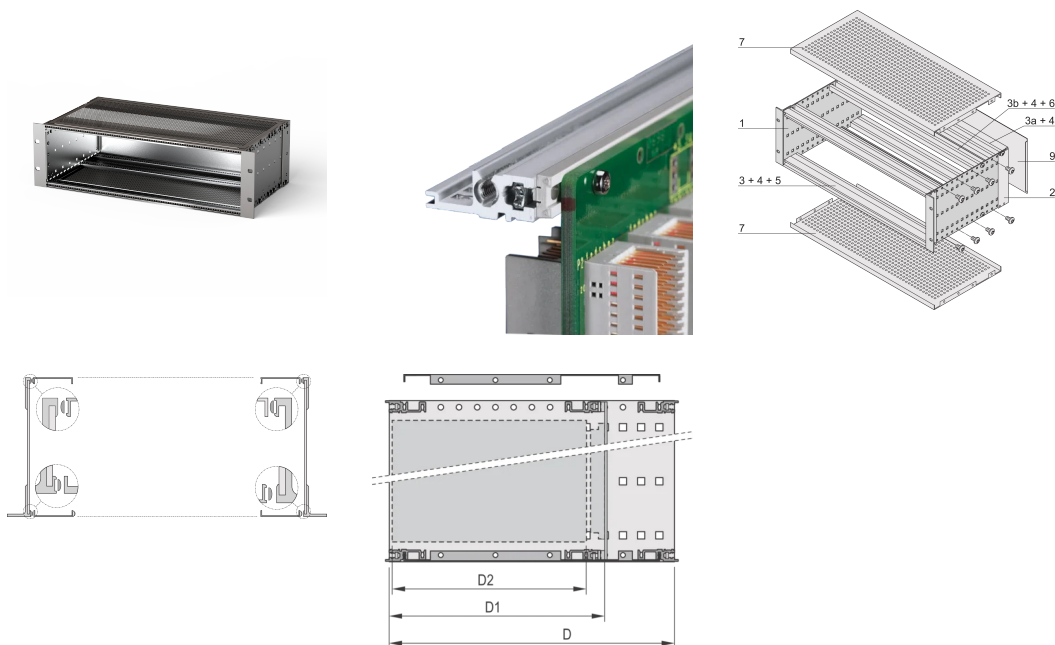

EuropacPRO 19" Subrack Kit for Backplane, Heavy, Shielded, 3 U, 355 mm

CATALOG NUMBER

24563-174

EMC Shielded subrack for backplane mounting, heavy version with tox welded side panels.

CERTIFICATIONS

FEATURES

Subrack with side panel type H ("Heavy"), 19" bracket is firmly fixed to side panel (tox-cold welded)

Modifications such as cutouts, different finishes or dimensions available

Supplied as space-saving flat-pack

Aluminum construction

Horizontal rail type "Heavy"

Rear horizontal rail for backplane mounting with insulation strip

EMC of approximately 40 dB at 1 GHz, 30 dB at 2 GHz, assuming that the front is covered with shielded front panels, testing in accordance with VG 95373 part 15

PRODUCT ATTRIBUTES

Rack Height: 3U

Depth (D): 355mm

Package Quantity: 1

For Mounting: Backplane

Board Depth: 160mm; 220mm; 280mm

Gasket Type: Textile EMC

Shock and Vibration Tolerance: 5g (force)