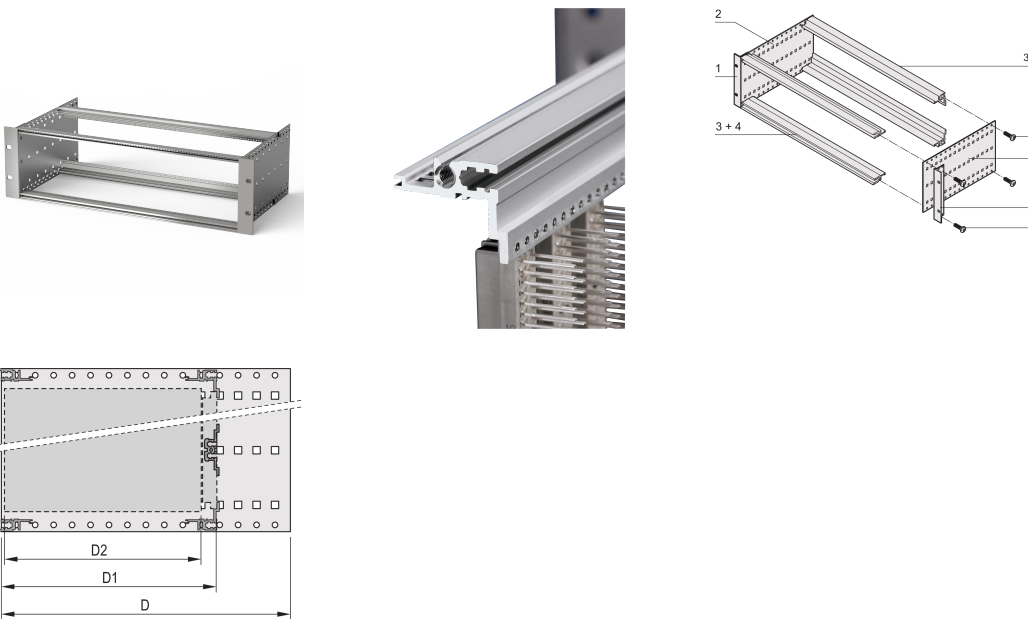

EuropacPRO 19" Subrack Kit for DIN Connector, Retrofit Shielding, 3 U, 175 mm

CATALOG NUMBER

24563-191

Non-shielded subrack for Din Connector mounting EN 60603-2 (DIN 41612).

CERTIFICATIONS

FEATURES

Subrack with side panel type F ("flexible"), front 19" bracket included, depth-adjustable 19" bracket sold separately (not included in items delivered)

Aluminum construction

IP 20, in accordance with IEC 60529

Internal and external dimensions in accordance with: IEC 60297-3-100, -101, IEEE 1101.1

Rear horizontal rails for connector mounting (IEC 60603-2 / DIN 41612)

Modifications such as cutouts, different finishes or dimensions available

Supplied as space-saving flat-pack

Horizontal rail type "light"

PRODUCT ATTRIBUTES

Rack Height: 3U

Depth: 175mm

Package Quantity: 1

For Mounting: DIN Connector

Board Depth: 160mm

Gasket Type: Stainless Steel EMC (retrofitable)

Handle Included: No

Mounting: Rack

Complies With: IEC 60297-3-103

EMC Shielding: No

Finish: Anodized; Passivated

Material: Aluminum