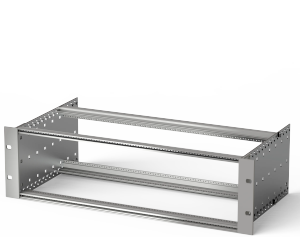

EuropacPRO 19" Subrack Kit for DIN Connector, Retrofit Shielding, 3 U, 235 mm

CATALOG NUMBER

24563-192

Non-shielded subrack for Din Connector mounting EN 60603-2 (DIN 41612).

CERTIFICATIONS

FEATURES

Subrack with side panel type F ("flexible"), front 19" bracket included, depth-adjustable 19" bracket sold separately (not included in items delivered)

Modifications such as cutouts, different finishes or dimensions available

Supplied as space-saving flat-pack

Horizontal rail type "light"

PRODUCT ATTRIBUTES

Rack Height: 3U

Depth: 235mm

Package Quantity: 1

For Mounting: DIN Connector

Board Depth: 160mm; 220mm

Gasket Type: Stainless Steel EMC (retrofitable)

Handle Included: No

Mounting: Rack

Complies With: IEC 60297-3-103

EMC Shielding: No

Finish: Anodized; Passivated

Material: Aluminum