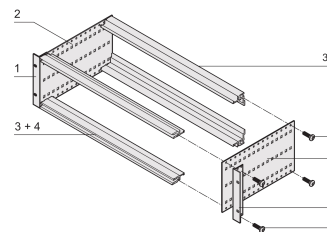

EuropacPRO 19" Subrack Kit for DIN Connector, Retrofit Shielding, 3 U, 235 mm

CATALOG NUMBER

24563-192

Non-shielded subrack for Din Connector mounting EN 60603-2 (DIN 41612).

CERTIFICATIONS

FEATURES

Subrack with side panel type F ("flexible"), front 19" bracket included, depth-adjustable 19" bracket sold separately (not included in items delivered)

Modifications such as cutouts, different finishes or dimensions available

Supplied as space-saving flat-pack

Horizontal rail type "light"

PRODUCT ATTRIBUTES

Rack Height: 3U

Depth: 235mm

Package Quantity: 1

For Mounting: DIN Connector

Board Depth: 160mm; 220mm

Gasket Type: Stainless Steel EMC (retrofitable)

Handle Included: No

Mounting: Rack

Complies With: IEC 60297-3-103

EMC Shielding: No

Finish: Anodized; Passivated

Material: Aluminum