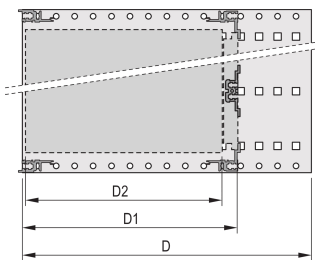

EuropacPRO 19" Subrack Kit for DIN Connector, Retrofit Shielding, 3 U, 235 mm

CATALOG NUMBER

24563-192

Non-shielded subrack for Din Connector mounting EN 60603-2 (DIN 41612).

CERTIFICATIONS

FEATURES

Subrack with side panel type F ("flexible"), front 19" bracket included, depth-adjustable 19" bracket sold separately (not included in items delivered)

Aluminum construction

IP 20, in accordance with IEC 60529

Internal and external dimensions in accordance with: IEC 60297-3-100, -101, IEEE 1101.1

Rear horizontal rails for connector mounting (IEC 60603-2 / DIN 41612)

Modifications such as cutouts, different finishes or dimensions available

Supplied as space-saving flat-pack

Horizontal rail type "light"

PRODUCT ATTRIBUTES

Rack Height: 3U

Depth: 235mm

Package Quantity: 1

For Mounting: DIN Connector

Board Depth: 160mm; 220mm

Gasket Type: Stainless Steel EMC (retrofitable)

Handle Included: No

Mounting: Rack

Complies With: IEC 60297-3-103

EMC Shielding: No

Finish: Anodized; Passivated

Material: Aluminum