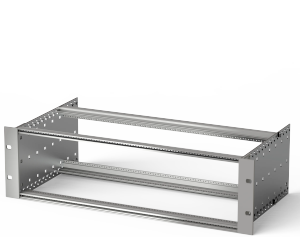

EuropacPRO 19" Subrack Kit for DIN Connector, Retrofit Shielding, 3 U, 355 mm

CATALOG NUMBER

24563-194

Non-shielded subrack for Din Connector mounting EN 60603-2 (DIN 41612).

CERTIFICATIONS

FEATURES

Subrack with side panel type F ("flexible"), front 19" bracket included, depth-adjustable 19" bracket sold separately (not included in items delivered)

Aluminum construction

IP 20, in accordance with IEC 60529

Internal and external dimensions in accordance with: IEC 60297-3-100, -101, IEEE 1101.1

Rear horizontal rails for connector mounting (IEC 60603-2 / DIN 41612)