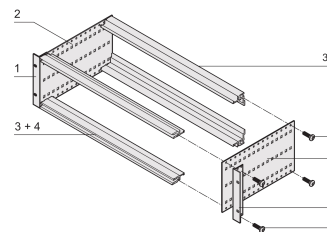

EuropacPRO 19" Subrack Kit for DIN Connector, Retrofit Shielding, 3 U, 355 mm

CATALOG NUMBER

24563-194

Non-shielded subrack for Din Connector mounting EN 60603-2 (DIN 41612).

CERTIFICATIONS

FEATURES

Subrack with side panel type F ("flexible"), front 19" bracket included, depth-adjustable 19" bracket sold separately (not included in items delivered)

Aluminum construction

IP 20, in accordance with IEC 60529

Internal and external dimensions in accordance with: IEC 60297-3-100, -101, IEEE 1101.1

Rear horizontal rails for connector mounting (IEC 60603-2 / DIN 41612)