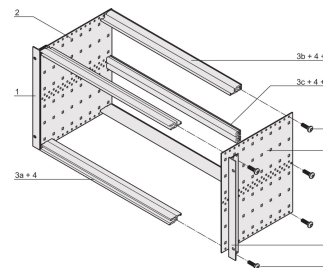

EuropacPRO 19" Subrack Kit for Backplane, Retrofit Shielding, 6 U, 235 mm

CATALOG NUMBER

24563-432

Non-shielded subrack for backplane mounting.

CERTIFICATIONS

FEATURES

Subrack with side panel type F ("flexible"), front 19" bracket included, depth-adjustable 19" bracket sold separately (not included in items delivered)

Rear horizontal rail for backplane mounting with insulation strip

Aluminum construction

IP 20, in accordance with IEC 60529

Modifications such as cutouts, different finishes or dimensions available

Supplied as space-saving flat-pack

Horizontal rail type "light"

Internal and external dimensions in accordance with: IEC 60297-3-100, -101, IEEE 1101.1

PRODUCT ATTRIBUTES

Rack Height: 6U

Depth: 235mm

Package Quantity: 1

For Mounting: Backplane

Board Depth: 160mm; 220mm

Gasket Type: Stainless Steel EMC (retrofitable)

Handle Included: No

Mounting: Rack

Complies With: IEC 60297-3-103

EMC Shielding: No

Finish: Anodized; Passivated

Material: Aluminum