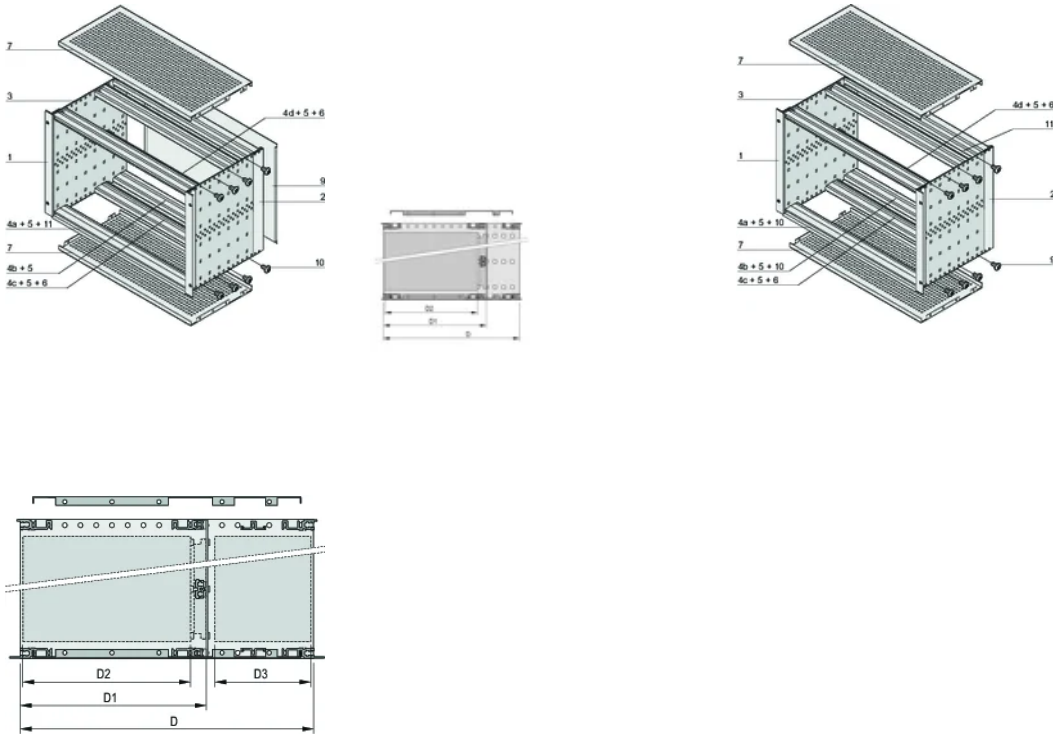

DIAGRAMS

WARNING

nVent products shall be installed and used only as indicated in nVent's product instruction sheets and training materials. Instruction sheets are available at www.nvent.com and from your nVent customer service representative. Improper installation, misuse, misapplication or other failure to completely follow nVent's instructions and warnings may cause product malfunction, property damage, serious bodily injury and death and/or void your warranty.

North America

All locations
+1.763.422.2661
Chat with us:
nvent.com/schroff

Europe

Straubenhardt, Germany
+49.7082.794.0
Betschdorf, France
+33.3.88.90.64.90
Warsaw, Poland
+48.22.209.98.35
Assago, Italy
+39.02.932.7141
Chat with us:
nvent.com/schroff

Asia

Shanghai, China
+86.21.2412.6943
Qingdao, China
+86.532.8771.6101
Singapore
+65.6768.5800
Shin-Yokohama, Japan
+81.45.476.0271
Chat with us:
nvent.com/schroff

Middle East & India

Dubai, United Arab Emirates
+971.4.378.1700
Bangalore, India
+91.80.6715.2001
Istanbul, Turkey
+90.216.250.7374
Chat with us:
nvent.com/schroff

Our powerful portfolio of brands:

CADDY ERICO HOFFMAN ILSCO SCHROFF TRACHTE