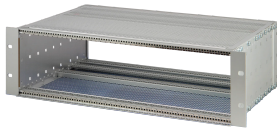

EuropacPRO 19" Subrack Kit for Backplane, Shielded, CompactPCI, 6 U, 235 mm

CATALOG NUMBER

24563-452

EMC Shielded subrack for backplane mounting, for CPCI application.

CERTIFICATIONS

FEATURES

Subrack with side panel type F ("flexible") for CompactPCI plug-in units with high insertion and withdrawal forces

Modifications such as cutouts, different finishes or dimensions available

EMC of approximately 40 dB at 1 GHz, 30 dB at 2 GHz, assuming that the front is covered with shielded front panels, testing in accordance with VG 95373 part 15

Supplied as space-saving flat-pack

IP 20, in accordance with IEC 60529

Horizontal rail type "Heavy"

PRODUCT ATTRIBUTES

Rack Height: 6U

Depth (D): 235mm

Package Quantity: 1

For Mounting: Backplane

Board Depth: 160mm

Gasket Type: Textile EMC

Handle Included: No

Mounting: Rack

Complies With: IEC 60297-3-103; IEEE 1101.10

EMC Shielding: Yes

Finish: Anodized; Passivated

Material: Aluminum