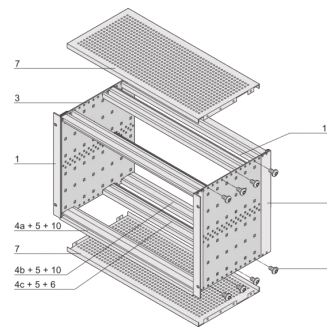

EuropacPRO 19" Subrack Kit for Backplane, Shielded, CompactPCI, 6 U, 235 mm

CATALOG NUMBER

24563-452

EMC Shielded subrack for backplane mounting, for CPCI application.

CERTIFICATIONS

FEATURES

Subrack with side panel type F ("flexible") for CompactPCI plug-in units with high insertion and withdrawal forces

Aluminum construction

Rear horizontal rail for backplane mounting with insulation strip

Internal and external dimensions in accordance with: IEC 60297-3-100, -101, -102, -103, -104, IEEE 1101.1, IEEE 1101.10/11

Supplied as space-saving flat-pack

IP 20, in accordance with IEC 60529

Horizontal rail type "Heavy"

PRODUCT ATTRIBUTES

Rack Height: 6U

Depth (D): 235mm

Package Quantity: 1

For Mounting: Backplane

Board Depth: 160mm

Gasket Type: Textile EMC

Handle Included: No

Mounting: Rack

Complies With: IEC 60297-3-103; IEEE 1101.10

EMC Shielding: Yes

Finish: Anodized; Passivated

Material: Aluminum