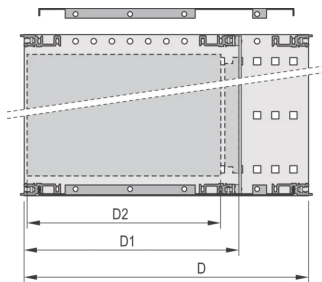

EuropacPRO 19" Subrack Kit for Backplane, Shielded, CompactPCI, 6 U, 235 mm

CATALOG NUMBER

24563-452

EMC Shielded subrack for backplane mounting, for CPCI application.

CERTIFICATIONS

FEATURES

Subrack with side panel type F ("flexible") for CompactPCI plug-in units with high insertion and withdrawal forces

Aluminum construction

Rear horizontal rail for backplane mounting with insulation strip

Internal and external dimensions in accordance with: IEC 60297-3-100, -101, -102, -103, -104, IEEE 1101.1, IEEE 1101.10/11

Supplied as space-saving flat-pack

IP 20, in accordance with IEC 60529

Horizontal rail type "Heavy"

PRODUCT ATTRIBUTES

Rack Height: 6U

Depth (D): 235mm

Package Quantity: 1

For Mounting: Backplane