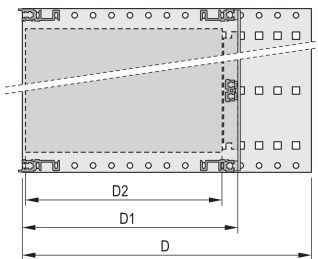

EuropacPRO 19" Subrack Kit for Backplane, Heavy, Retrofit Shielding, 6 U, 355 mm

CATALOG NUMBER

24563-464

Rear horizontal rail for backplane mounting with insulation strip

CERTIFICATIONS

FEATURES

Horizontal rail type "Heavy"

Shock and Vibration resistance up to 5 g

IP 20, in accordance with IEC 60529

Shock and vibration tested to the German "Bahn" standards BN 411002, BN 411003

Internal and external dimensions in accordance with: IEC 60297-3-100, -101, IEEE 1101.1