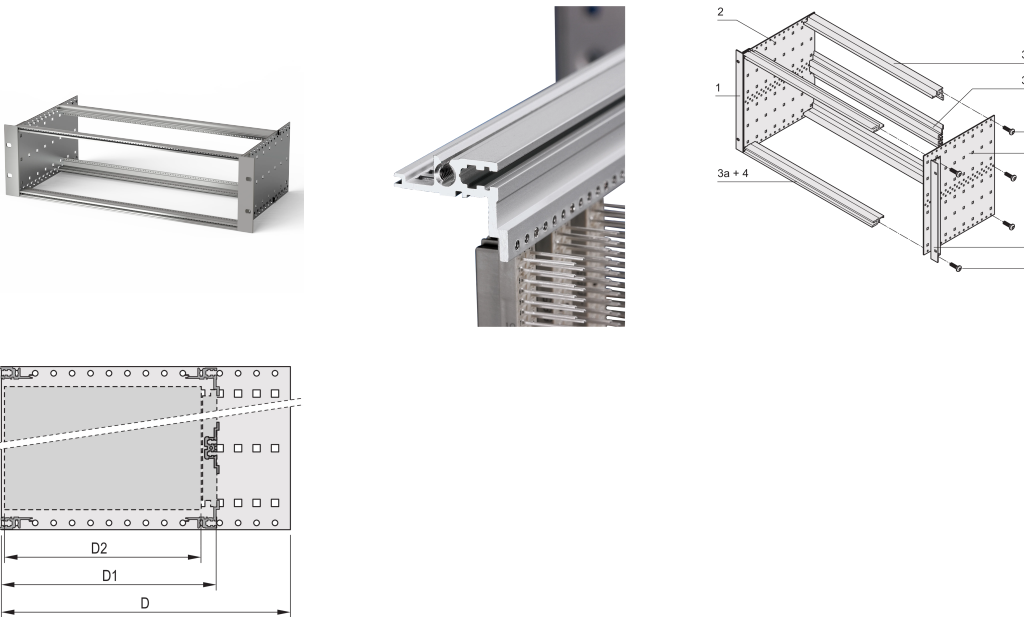

EuropacPRO 19" Subrack Kit for DIN Connector, Retrofit Shielding, 6 U, 175 mm

CATALOG NUMBER

24563-491

Non-shielded subrack for Din Connector mounting EN 60603-2 (DIN 41612).

CERTIFICATIONS

FEATURES

Subrack with side panel type F ("flexible"), front 19" bracket included, depth-adjustable 19" bracket sold separately (not included in items delivered)

Aluminum construction

IP 20, in accordance with IEC 60529

Internal and external dimensions in accordance with: IEC 60297-3-100, -101, IEEE 1101.1

Rear horizontal rails for connector mounting (IEC 60603-2 / DIN 41612)