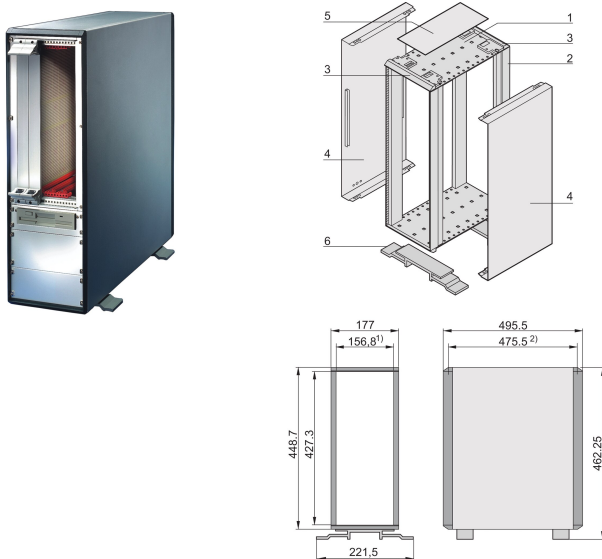

RatiopacPRO 19" Tower Case, Retrofittable Shielding, Front Trim, 4 U, 84 HP, 495 mm

CATALOG NUMBER

24571-395

The nVent SCHROFF RatiopacPRO tower case provides electronics protection for 19" assemblies. This flexible and robust case is simple to convert from desktop to a 19" rack mount case and includes four different style options. This version of the case provides a sleek design and feet for desktop applications.

CERTIFICATIONS

FEATURES

Case based on RatiopacPRO with case feet

Mounting space 4 U, 84 HP, depth 475 mm

Retrofittable EMC shielding

Symmetrical design, identical front and rear side

Conforms with DIN EN 62368-1

PRODUCT ATTRIBUTES

Product Type: Case

Product Family: RatiopacPRO

Type: Tower

Rack Height: 4U

Height: 177mm

Usable Height: 156.8mm

Rack Width: 84HP

Width: 448.9mm

Usable Width: 432mm

Depth: 495.5mm

EMC Shielding: No (Retrofittable)

Static Load: 25kg

Protection Rating: IP20

Front Frame Construction: Side Trim; Horizontal Rails

Cooling Option: No