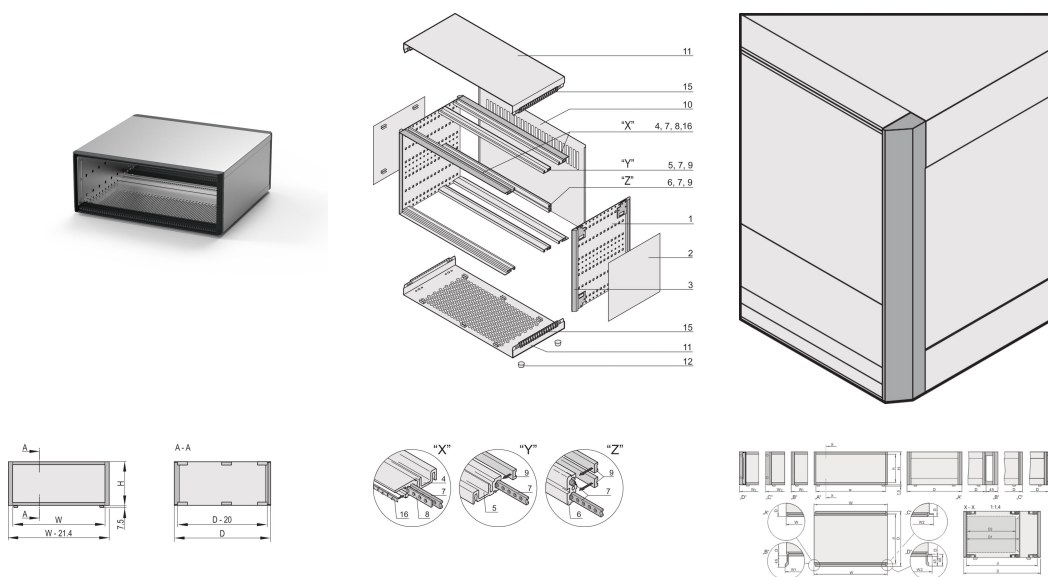

RatiopacPRO, Complete Case, Desktop, Shielded, Front Trim, 3 U, 42 HP, 315 mm

CATALOG NUMBER

24572-052

The nVent SCHROFF RatiopacPRO case with EMC shielding, provides electronics protection for 19" and individual electronic assemblies. This flexible and robust case is simple to convert from desktop to a 19" rack mount case and includes four different style options. This version of the case provides a sleek design for desktop applications.

CERTIFICATIONS

FEATURES

Desktop enclosure with pre-configured components, in accordance to IEC 60297-3-101; prepared for 19" components, e.g. plug-in units and euroboards

Shielded

Version with cover strips

Ventilation slit in base plate

Rear panel perforated

Conforms with DIN EN 62368-1

PRODUCT ATTRIBUTES

Rack Height: 3U

Rack Width: 42HP

Depth: 315.5mm

Package Quantity: 1

Usable Height: 112.3mm

Usable Width: 219mm

Front Frame Construction: Side Trim; Horizontal Rails

Cooling Option: No

Complies With: IEC 60297-3-101; IEC 60297-3-102; IEEE 1101.1; IEEE 1101.10; IEEE 1101.11