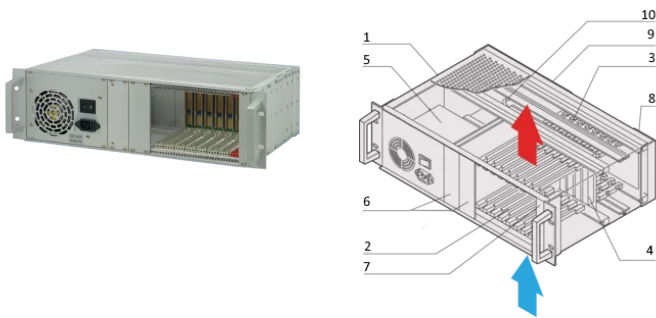

# CPCI System With ATX PSU, 3 U, 8 Slot

## CATALOG NUMBER

**24579-031**

Fanless 3U CompactPCI System with vertical Card Cage for eight 3U Boards and eight RTM Boards. With built in ATX Power Supply.

## FEATURES

In accordance with IEC 60297-3-101, -102, -103; IEEE 1101.1, 1101.10/11; backplane in accordance with PICMG 2.0 rev. 3.0

System with vertical card cage. Board format Front: 3 U, 160 mm deep; Rear I/O: 3 U, 80 mm deep

## PRODUCT ATTRIBUTES

Product Type: System

Number of Slots: 8

Type: 19" Rack Mount

Backplane Type: 3 U CompactPCI

Data Transfer: 32-bit PCI Bus

Power per Slot: 10W

Input Voltage AC: 100 – 240V