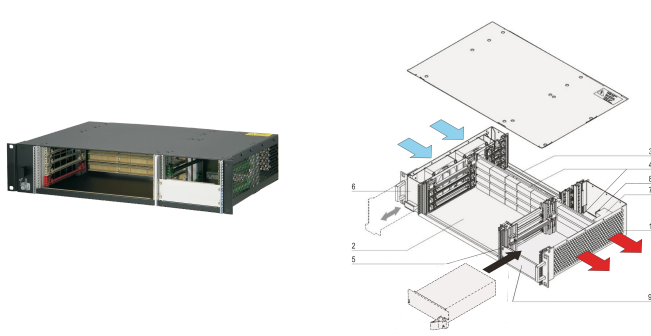

CPCI System for Pluggable PSU, Horizontal, 2 U, 4 Slot

CATALOG NUMBER

24579-082

2 U CompactPCI System with horizontal Card Cage for four 6 U Boards, four RTM Boards and one CompactPCI 3 U Pluggable Power Supply. Option to assemble a second pluggable Power Supply.

CERTIFICATIONS

FEATURES

In accordance with IEC 60297-3-101, -102, -103; IEEE 1101.1, 1101.10/11; backplane in accordance with PICMG 2.0 rev. 3.0

System with horizontal card cage. Board format Front: 6 U, 160 mm deep; Rear I/O: 6 U, 80 mm deep

Backplane (signal and power backplane in one unit) 4 slot, 6 U, 64 bit System slot left, Power connector (2 x P 47)

Heat dissipation by hot-swap fan unit (airflow left to right)

Prepared for the assembly of a 19" CompactPCI power supply (3 U, 8 HP)

PRODUCT ATTRIBUTES

Product Type: System

Number of Slots: 4

Type: 19" Rack Mount

Backplane Type: 6 U CompactPCI

Data Transfer: 64-bit PCI Bus

Power per Slot: 40W

Input Voltage AC: 100 – 240V