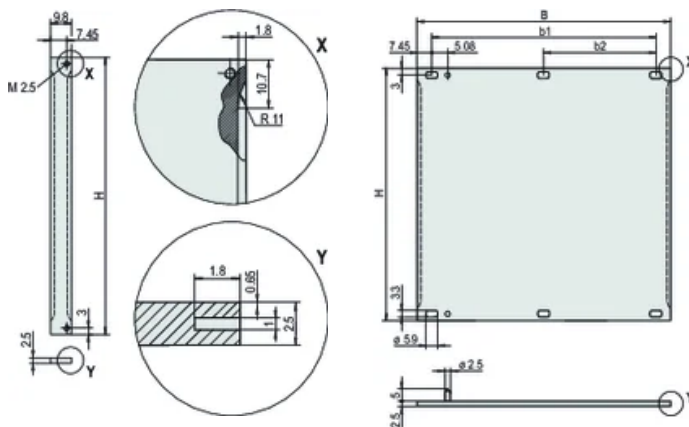

Rear Finish: Conductive

Treated Edges: No

Complies With: IEC 60297-3-101; IEEE 1101.1/10

Depth (D): 2.5mm

EMC Shielding: No (Retrofittable)

Finish: Anodized

Height (H): 261.8mm

Material: Aluminum

Product Type: Front Panel

Type: Front Panel without Handle

Width (W): 426.4mm

Net Weight: 0.74kg

## DIAGRAMS