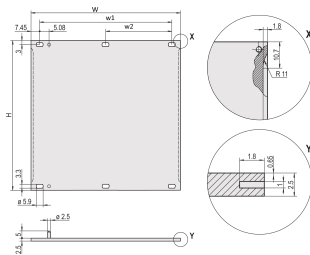

Front Panel, Refrofit Shielding, 6 U, 84 HP, 2.5 mm, Al, Anodized, Untreated Edges

CATALOG NUMBER

30846-771

Flat front panel. Shieldable with stainless steel EMC gasket.

CERTIFICATIONS

FEATURES

For stainless steel EMC gasket

Al, 2.5 mm, front anodized, conductive

PRODUCT ATTRIBUTES

Rack Height: 6U

Rack Width: 84HP

Package Quantity: 1

Accessory Type: Front panel

Mounting: Screw-on Front

Gasket Type: Stainless Steel EMC

Front Finish: Anodized

Rear Finish: Conductive

Treated Edges: No