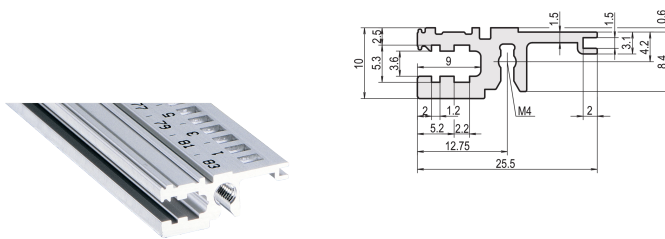

Horizontal Rail, Front, Type L-OD, Light, Without Lip, 20 HP

CATALOG NUMBER

34560-020

Combinations of horizontal rails and side panels

		"4" can be combined.		"11" combination not recommended	
Subrack 2 U		-	+	+	+
Subrack 3 U		+	+	+	+
Subrack 4 U		+	+	-	-
Subrack 5 U		+	+	-	-
Subrack 6 U		+	+	-	-
Subrack 7 U		+	+	-	-
Subrack 8 U		+	+	-	-
Subrack 9 U		+	+	-	-
Subrack 10 U		+	+	-	-
Subrack 11 U		+	+	-	-
Subrack 12 U		+	+	-	-
Subrack 13 U		+	+	-	-
Subrack 14 U		+	+	-	-
Subrack 15 U		+	+	-	-
Subrack 16 U		+	+	-	-
Subrack 17 U		+	+	-	-
Subrack 18 U		+	+	-	-
Subrack 19 U		+	+	-	-
Subrack 20 U		+	+	-	-

The horizontal rail without a lip enable the use of a setups such as a 6 U front panel for a subrack which is split into 2 x 3 U.

CERTIFICATIONS

FEATURES

For installation behind full-width front panel

< 28 HP not to print

Without lip (L-OD)

Aluminum extrusion, anodized finish, conductive contact surface

PRODUCT ATTRIBUTES

Rack Width: 20HP

Package Quantity: 1

Finish: Anodized

Length: 106.68mm

Material: Aluminum

Product Family: EuropacPRO; RatiopacPRO; RatiopacPRO AIR; CompacPRO; PropacPRO

Product Type: Horizontal Rail

Type: Light, OD

Works With: Subracks; Cases

Gross Weight: 0.029kg

ADDITIONAL PRODUCT DETAILS

Please take into consideration that deliveries may be carried out in the stated SPQs (SPQ, e.g. 5 pieces, 10 pieces, 50 pieces, etc.). Differing order quantities (e.g. 2 pieces) may be changed to the next possible delivery quantity = Standard Pack Quantity.