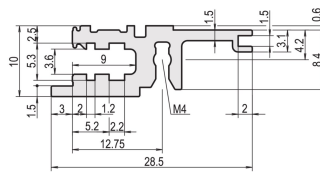

Horizontal Rail, Front, Type L-KD, Light, Short Lip, 63 HP

CATALOG NUMBER

34560-163

Combinations of horizontal rails and side panels

	Light L	Flashed F	Heavy H	Edged E
Standard rail	-	+	+	+
Standard rail with short lip	+	+	+	+
Standard rail with light lip	+	+	-	-

Legend: + can be combined, - combination not recommended, + not recommended

The horizontal rail with a short lip makes a clean design to the assembled front panel.

CERTIFICATIONS

FEATURES

Standard rail at the front

Installation at top and bottom

Short lip (L-KD)

< 28 HP not to print

Aluminum extrusion, anodized finish, conductive contact surface

PRODUCT ATTRIBUTES

Rack Width: 63HP

Package Quantity: 1

Finish: Anodized

Length: 325.12mm

Material: Aluminum

Product Family: EuropacPRO; RatiopacPRO; RatiopacPRO AIR; CompacPRO; PropacPRO

Product Type: Horizontal Rail

Type: Light, KD

Works With: Subracks; Cases

Net Weight: 0.097kg