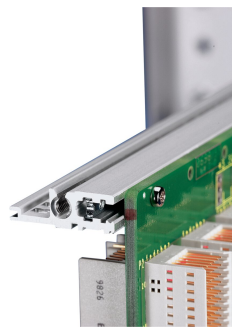

Horizontal Rail, Rear, Type H-VT, Heavy, 40 HP

CATALOG NUMBER

34560-740

Combinations of horizontal rails and side panels

	"H" can be combined		"V" combination not recommended	
Horizontal rail	-	+	+	subcase to request
Horizontal rail	+	subcase to request (see Connection PC)	subcase to request with subcase to request	+
Horizontal rail	+	subcase to request	-	-
Horizontal rail	+	+	-	-
Side panel	Light 1-F	Fluorescent 1-F	Heavy 1-F	Rugged 1-F

The horizontal rail, type VT enables the direct assembly of a backplane.

CERTIFICATIONS

FEATURES

For direct backplane mounting

Mounting top and bottom

Recessed installation for high mechanical demands (H-VT)

Aluminum extrusion, anodized finish, conductive contact surface

PRODUCT ATTRIBUTES

Rack Width: 40HP

Package Quantity: 1

Finish: Anodized

Length: 208.28mm

Material: Aluminum

Product Family: EuropacPRO; RatiopacPRO; RatiopacPRO AIR; CompacPRO; PropacPRO