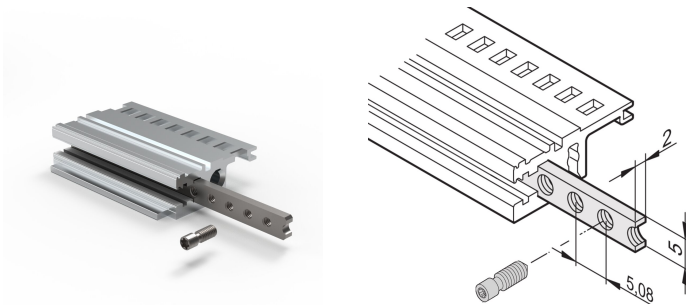

# Horizontal Rails Threaded Insert, M2.5, 84 HP

## CATALOG NUMBER

**34561-384**

The threaded insert is a metal strip with thread M2.5 and allows the fixing of front panels.

## FEATURES

The collar screws used for fixing partial-width front panels must be 12.3 mm long

Usable for all horizontal rails

## PRODUCT ATTRIBUTES

Rack Width: 84HP

Package Quantity: 1

Finish: Zinc Plated

Length: 431.3mm

Material: Steel

Product Family: EuropacPRO; RatiopacPRO; RatiopacPRO AIR; CompacPRO; PropacPRO; Inpac

Product Type: Threaded Insert