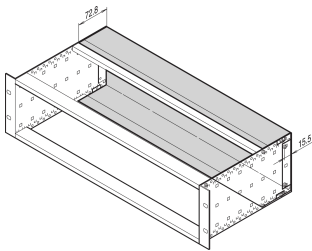

# EuropacPRO Rear Hood for Stainless Steel EMC Gasket, 6 U, 84 HP

## CATALOG NUMBER

**34561-764**

The rear hood is used as a shielded rear boundary and requires 60 mm space. Therefore if the rear hood is used, the side panel depth must be 60 mm greater than the board depth. Contact between the rear hood and the horizontal rails is established by the stainless steel contact strip for the cover plate. Thus no additional EMC sealing is necessary. Rear hood cannot be used simultaneously with rear corner profile.