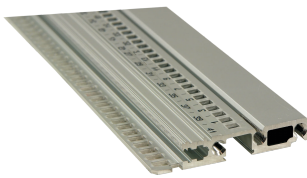

Horizontal Rail, Front, Type R-LD, Rugged, Long Lip , 42 HP

CATALOG NUMBER

34566-342

Combinations of horizontal rails and side panels

“+” can be combined, “-” combination not recommended

	Light 1	FlexView 1	Heavy 1 HP	Rugged 1 HP
Horizontal rail	+	+	+	+
Light 1	+	+	-	-
FlexView 1	+	+	-	-
Heavy 1 HP	-	-	-	-
Rugged 1 HP	-	-	-	-

The rugged horizontal rail type can handle shock and vibration up to 25 g. It enables the use of IEEE handles.

CERTIFICATIONS

FEATURES

Type R-LD "rugged" horizontal rails with 3-hole fixing for increased robustness

For insertion/extraction of CompactPCI or, VME64x boards

With HP units printed from 28 HP upwards

Length 20, 28, 40, 42, 63, 84 HP or 1000 mm

Aluminum extrusion, anodized finish, conductive contact surface, with HP markings

PRODUCT ATTRIBUTES

Rack Width: 42HP

Package Quantity: 1

Finish: Anodized

Length: 218.44mm

Material: Aluminum

Product Family: EuropacPRO

Product Type: Horizontal Rail