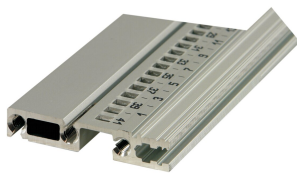

Horizontal Rail, Rear, Type R-VT, Rugged, 40 HP

CATALOG NUMBER

34566-740

Combinations of horizontal rails and side panels

„+“ can be combined, „-“ combination not recommended

		Light 1.0	Flexibel 1.0	Heavy 1.0	Rugged 1.0
Horizontal rail	Horizontal rail	+	+	+	+
Horizontal rail	Horizontal rail	+	+	+	+
Horizontal rail	Horizontal rail	+	+	-	-
Horizontal rail	Horizontal rail	+	+	-	-

The horizontal rail, type rugged VT enables the direct assembly of a backplane.

CERTIFICATIONS

FEATURES

Type R-VT "rugged" horizontal rail with 3-hole fixing for increased robustness

Aluminum extrusion, anodized finish, conductive contact surface

PRODUCT ATTRIBUTES

Rack Width: 40HP

Package Quantity: 1

Finish: Anodized

Length: 208.28mm

Material: Aluminum

Product Family: EuropacPRO

Product Type: Horizontal Rail