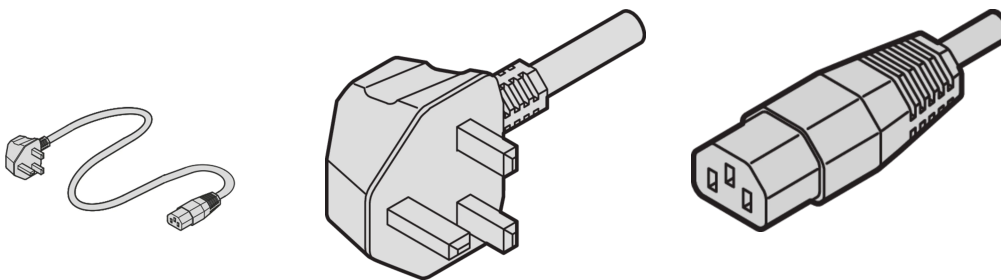

Mains Cable, BS to IEC C13, 2.5 m, Black

CATALOG NUMBER

60103-137

nVent SCHROFF Mains cable provides practical, universal fastening with variable attachment facilities. They are general in nature and fit in to different applications like Fans, cabinet lights, etc., Industrial PC connections, Uninterruptible power supplies, Systems.

CERTIFICATIONS

FEATURES

Applications: Fans, cabinet lights, Industrial PC connections, Uninterruptible power supplies and Systems

PRODUCT ATTRIBUTES

Input Connector: BS = British Standard

Output Connector: IEC C13

Length: 2500mm

Package Quantity: 1

Color: Black

Connector Type: Straight

Material: PVC

Product Type: Cable

Net Weight: 0.26kg

WARNING