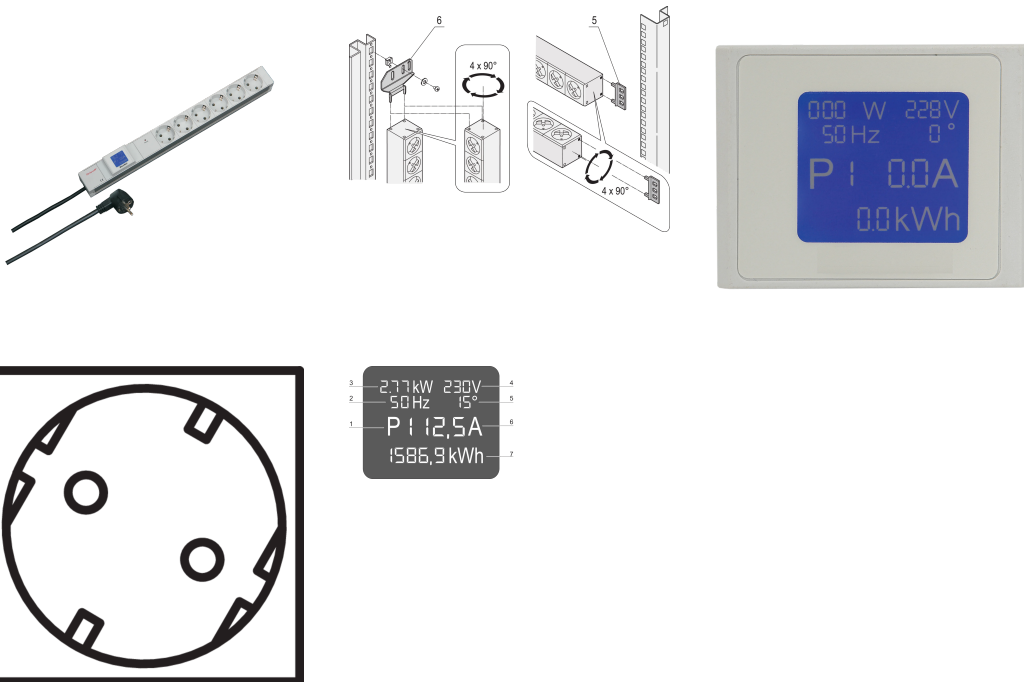

# Socket Strip, SCHUKO/UTE, Local Display, 6 x SCHUKO/UTE Outlets

## CATALOG NUMBER

60110-294

PDU with local power meter. Relevant Power data are shown on an integrated display.

## FEATURES

Integrated measurement and display via local display unit

Socket strips with Schuko sockets

Mounting height 1 U

Socket strips can be rotated through all four directions (in 90° increments) during installation

## PRODUCT ATTRIBUTES

Product Type: Socket Strip

Socket Type: SCHUKO

Socket Quantity: 6

Color: Grey

Switched Outlets: No

Length: 438.5mm

Voltage AC: 230V