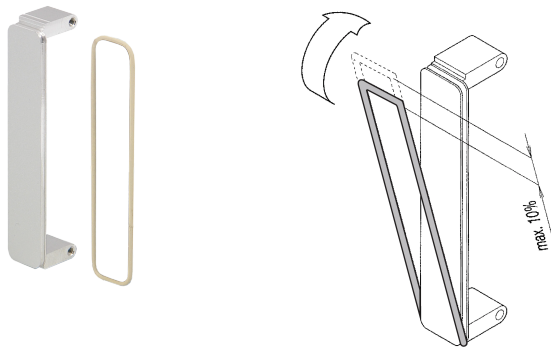

# EMC Gasket for PMC Front Panel

## CATALOG NUMBER

**60835-021**

The O-ring gasket can be used for EMC shielding of PMC or FMC mezzanines. The O-ring will be assembled into the groove of the Mezzanine.

## PRODUCT ATTRIBUTES

Package Quantity: 1

Depth: 1.34mm

Finish: Silver Plated

Height: 72.28mm

Material: EPDM-SBR Rubber

Product Type: O-Ring

Width: 13.68mm