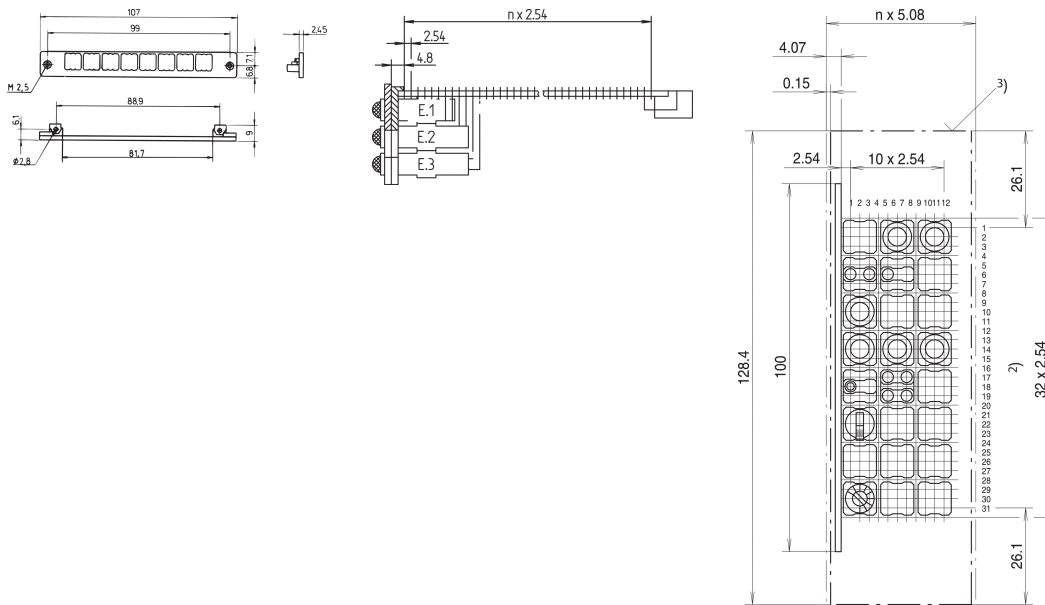

Mounting Frame for Mounting Plane 1

CATALOG NUMBER

69004-043

Mounting frame for mounting plane 1, Flammability UL 94 V0 and two threaded female connectors M2.5.

CERTIFICATIONS

FEATURES

Material PBT

With 2 threaded female connectors M 2.5

Flammability UL 94 V-0

PRODUCT ATTRIBUTES

Product Type: Mounting Kit

Material: Polybutylene Terephthalate

Package Quantity: 1

Gross Weight: 0.005kg

ADDITIONAL PRODUCT DETAILS

Mounting frames nos. 69004-043, 69004-44 and 69004-045 cannot be used in conjunction with the aluminium profile handle for front panels.

Please take into consideration that deliveries may be carried out in the stated SPQs (SPQ, e.g. 5 pieces, 10 pieces, 50 pieces, etc.). Differing order quantities (e.g. 2 pieces) may be changed to the next possible delivery quantity = Standard Pack Quantity.