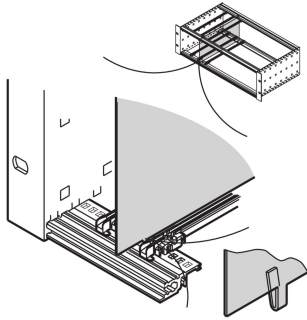

# EuropacPRO Divider Plate

The divider plate enables the user to create a separate area inside a subrack or case. The plate can be clipped into the perforation of the horizontal rails. The subracks or cases have to be disassembled if the plate will be assembled.

## FEATURES

Mounts by clipping into horizontal rails

Space requirement on component side: 2.0 mm

Fitting depends on gasketing method (stainless steel/textile gasket)