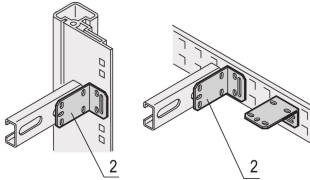

Eurorack C-Rail Bracket

Mounting brackets for C-rail

CERTIFICATIONS

FEATURES

Mounting brackets to assemble c.profiles

SPECIFICATIONS

Product Type: Bracket

Works With: Cabinet

Table 1/1

Catalog Number	Material	Finish	Package Quantity	Rail Type
21120-145	Steel	Zinc Plated	4	C to Rail
21120-147	Steel	Zinc Plated	4	C to C
21120-146	Steel	Zinc Plated	4	C to C

WARNING

nVent products shall be installed and used only as indicated in nVent's product instruction sheets and training materials. Instruction sheets are available at www.nvent.com and from your nVent customer service representative. Improper installation, misuse, misapplication or other failure to completely follow nVent's instructions and warnings may cause product malfunction, property damage, serious bodily injury and death and/or void your warranty.