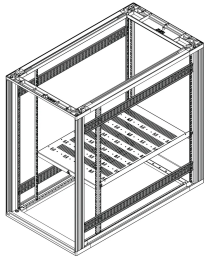

Novastar Depth Member

Depth member which is adjustable in 1 U increments in the height.

CERTIFICATIONS

FEATURES

For assembly on cabinet uprights

Adjustable in 1 U increments

SPECIFICATIONS

Product Type: Bracket

Table 1/1

Catalog Number	Depth	Material	Finish	Package Quantity	Type	Package Unit
27230-170	900mm	Steel	Aluminum-Zinc Plated	2	Depth Member	Pair
27230-169	800mm	Steel	Aluminum-Zinc Plated	2	Depth Member	Pair
27230-167	500mm	Steel	Aluminum-Zinc Plated	2	Depth Member	Pair
27230-171	1000mm	Steel	Aluminum-Zinc Plated	2	Depth Member	Pair

Catalog Number	Depth	Material	Finish	Package Quantity	Type	Package Unit
27230-168	600mm	Steel	Aluminum-Zinc Plated	2	Depth Member	Pair

WARNING

nVent products shall be installed and used only as indicated in nVent's product instruction sheets and training materials. Instruction sheets are available at www.nvent.com and from your nVent customer service representative. Improper installation, misuse, misapplication or other failure to completely follow nVent's instructions and warnings may cause product malfunction, property damage, serious bodily injury and death and/or void your warranty.