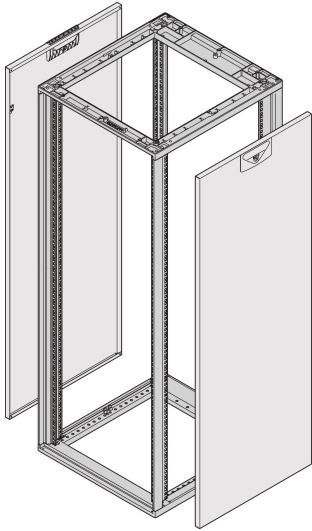

Novastar Side Panel for Slim-Line

Steel Side Panels for Slim.Line aluminum frame with quick fastner for easy mounting and installation. Schroff delivers cladding parts with grounding cable installed and tested

CERTIFICATIONS

FEATURES

Side panel with quarter-turn fastener, includes grounding

St, 1 mm

SPECIFICATIONS

Product Type: Cabinet/Rack Panel

Material: Steel

Table 1/5