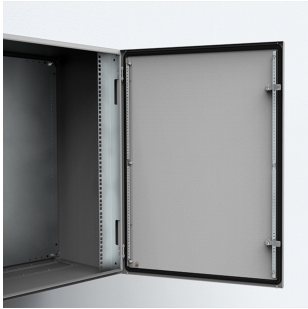

Profiles 19-inch, AVP

19" equipment can be easily fitted in wall mounted enclosures, either in the factory or in the field, when these profiles are used.

FEATURES

Description: For 600 mm wide enclosures only. Adjustable depth with the use of the AMG accessory. Usable depth between 19" profiles and external door: 56 mm. Fitted onto the hinge holes located on the front frame of the enclosure. For stainless steel enclosures, machining is required.

Material: 2 mm galvanized steel.

Pack quantity: 1 pair with mounting accessories.

SPECIFICATIONS

- Thickness:** 2mm
- Finish:** Galvanized
- Material:** Mild Steel

Table 1/1

Catalog Number	Height	Width	Depth	Rack Units	Enclosure Material
AVP0800	800mm	55mm	50mm	17U	Mild Steel
AVP0600	600mm	55mm	50mm	13U	Mild Steel