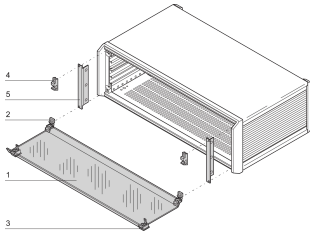

PropacPRO Front Hood

The front hood bottom hinged can be assembled on to a PropacPRO case. It protects the PCB from accidental operations. A retrofittable lock can be installed.

CERTIFICATIONS

FEATURES

Mounting of hinges at top or bottom

Lock (max. 2) retrofittable

From acrylic glass, hinged, removable

Lateral cover (item 5) also serves as vertical EMC shielding of side panels

SPECIFICATIONS

- Rack Height:** 3U
- Works With:** Cases
- Product Type:** Cover Plate
- Type:** Front Hood
- Product Family:** PropacPRO
- Material:** Thermoplastic

Table 1/1

Catalog Number	Rack Width	Package Quantity	Depth
24576-080	28HP	1	
24576-083	84HP	1	175mm
24576-082	63HP	1	

Catalog Number	Rack Width	Package Quantity	Depth
24576-081	42HP	1	

ADDITIONAL PRODUCT DETAILS