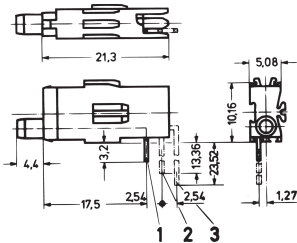

# Single LED Test Socket, Ø 2 mm

Test sockets for mounting plane 1 and 2, short and long type.

## FEATURES

Long type for mounting plane 1 and 2

Short type for mounting plane 1

## ADDITIONAL PRODUCT DETAILS

Required front panel drill hole: Ø 4 mm.

Dimensions of connecting pins: 0.3 × 0.6 mm.

Please take into consideration that deliveries may be carried out in the stated SPQs (SPQ, e.g. 5 pieces, 10 pieces, 50 pieces, etc.). Differing order quantities (e.g. 2 pieces) may be changed to the next possible delivery quantity = Standard Pack Quantity.