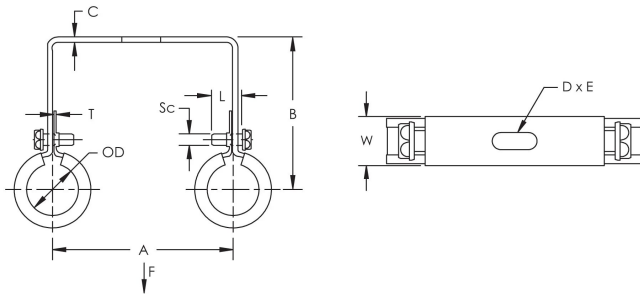

Outer Diameter (OD): 21 - 23 mm

Width (W): 20 mm

Thickness (T): 0.8 mm

A: 60 mm

B: 60 mm

Static Load: 450N

C: 2 mm

D: 20 mm

E: 8.5 mm

Screw Diameter (Sc): 6

Screw Length (L): 20mm

## DIAGRAMS