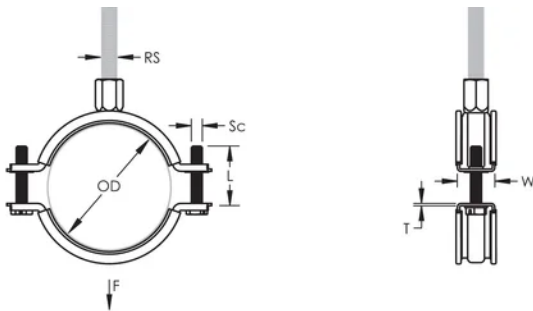

Longer ears position the screw farther from the hanger, improving tool clearance when the screw is tightened

Combination nut can be attached to M8 or M10 threaded rod, simplifying material handling

Screw length has been optimized to accommodate an increased pipe range, reducing inventory

## PRODUCT ATTRIBUTES

Article Number: 586316

Material: EPDM-SBR Rubber;Stainless Steel 316L (EN 1.4404)

Finish: Electropolished

Color: Black

Temperature: -50 to 110 °C

Outer Diameter (OD): 128 - 138 mm

Rod Size (RS): M8;M10

Width (W): 23 mm

Thickness (T): 2 mm

Screw Diameter (Sc): 6

Screw Length (L): 37mm

Static Load: 1700N

## DIAGRAMS

---