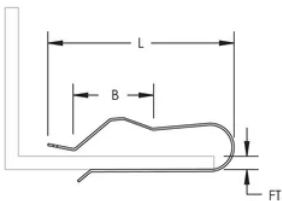

DIAGRAMS

WARNING

nVent products shall be installed and used only as indicated in nVent's product instruction sheets and training materials. Instruction sheets are available at www.nvent.com and from your nVent customer service representative. Improper installation, misuse, misapplication or other failure to completely follow nVent's instructions and warnings may cause