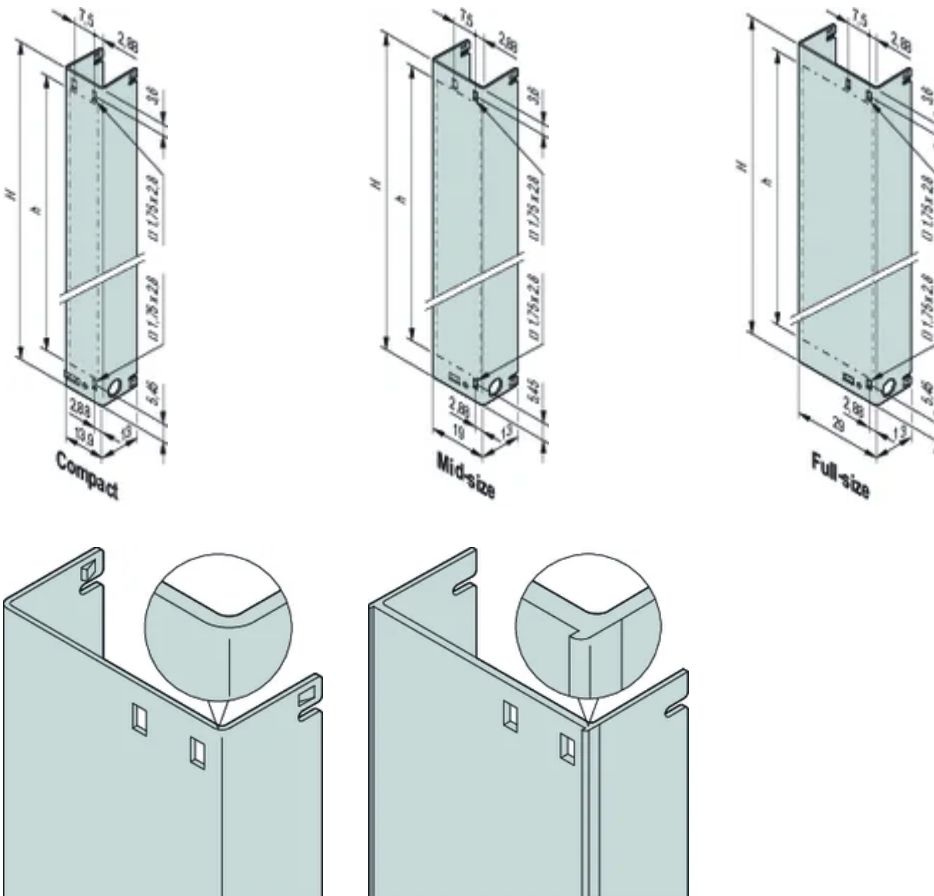

Catalog Number	Height (H)	Rack Width	Design Feature	Material	Finish	Package Quantity
30849-682	73.8mm	6HP	Full-Size	Aluminum	Passivated	1
30849-407	148.8mm	6HP	Full-Size	Stainless Steel		1
30849-404	73.8mm	6HP	Full-Size	Stainless Steel		1
30849-670	148.8mm	4HP		Aluminum	Passivated	1

Table 2/2

Catalog Number	Front Finish	Rear Finish	Depth (D)	Width (W)
30849-658	Raw	Raw	2.5mm	19mm
30849-694	Raw	Raw	2.5mm	29mm
30849-406	Raw	Raw	1mm	19mm
30849-402	Raw	Raw	1mm	13.9mm
30849-403	Raw	Raw	1mm	19mm
30849-682	Raw	Raw	2.5mm	29mm
30849-407	Raw	Raw	1mm	29mm
30849-404	Raw	Raw	1mm	29mm
30849-670	Raw	Raw	2.5mm	19mm

DIAGRAMS