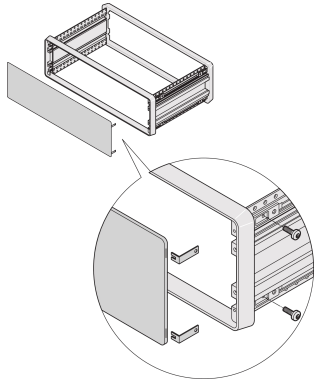

CompacPRO Front/Rear Panel, With Hidden Fixing

The front panel for CompacPRO Case mounts to the frame of the case. The front panel has no visible screws and can be used for front foil.

CERTIFICATIONS

FEATURES

Al panel, 2.5 mm

SPECIFICATIONS

- Material:** Aluminum
- Finish:** Anodized
- Accessory Type:** Front panel
- Product Type:** Front Panel

Table 1/2

Catalog Number	Rack Height	Height	Rack Width	Width	Package Quantity	Front Finish
24575-275	4U	172.9mm	84HP	452.1mm	1	Anodized
24575-075	2U	84mm	84HP	452.1mm	1	Anodized
24575-155	3U	128.4mm	63HP	345.4mm	1	Anodized

Catalog Number	Rack Height	Height	Rack Width	Width	Package Quantity	Front Finish
24575-175	3U	128.4mm	84HP	452.1mm	1	Anodized
24575-455	6U	261.8mm	63HP	345.4mm	1	Anodized
24575-475	6U	261.8mm	84HP	452.1mm	1	Anodized
24575-135	3U	128.4mm	42HP	238.7mm	1	Anodized
24575-255	4U	172.9mm	63HP	345.4mm	1	Anodized
24575-035	2U	84mm	42HP	238.7mm	1	Anodized
24575-235	4U	172.9mm	42HP	238.7mm	1	Anodized
24575-115	3U	128.4mm	28HP	167.5mm	1	Anodized