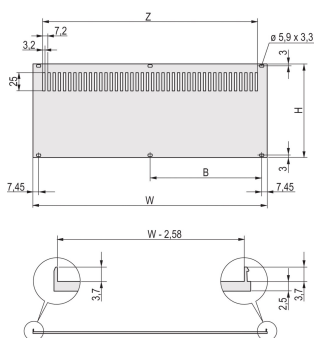

Rear Panel for RatiopacPRO/PropacPRO, Perforated, Retrofit Shielding, Textile, 6 U, 42 HP

CATALOG NUMBER

20848-641

The perforated rear panel, Al, 2.5 mm is unshielded. The rear side is conductive.

CERTIFICATIONS

FEATURES

Rear panel, Al, 2.5 mm, front: anodized, rear: conductive; unshielded

Enables mounting on horizontal rails

PRODUCT ATTRIBUTES

Rack Height: 6U

Rack Width: 42HP

Package Quantity: 1

Finish: Anodized; Passivated

Height: 256mm

Material: Aluminum

Product Family: RatiopacPRO; RatiopacPRO AIR

Product Type: Side Panel

Type: Rear Panel

Width: 213mm

Works With: Cases

Gross Weight: 0.399kg