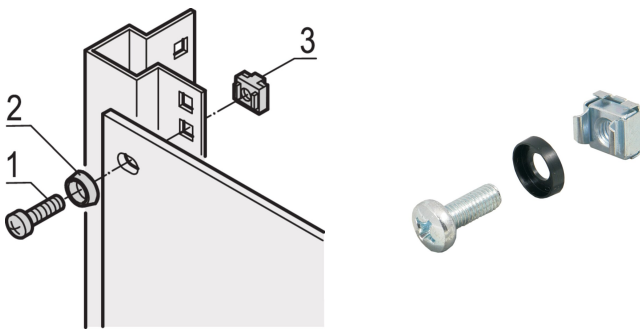

# 19" Assembly Kit M6, Screw, Washer, Nut; 100 pieces

## CATALOG NUMBER

**21101-810**

For standard grounding use a grounding nut and washer on at least one attachment point.

When 19" assembly kit is used with conductive 19" panel mount, grounding cage nuts are not needed.