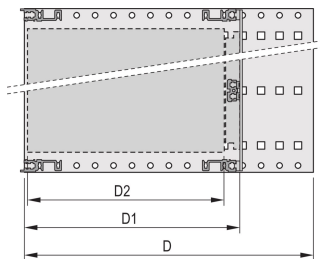

EuropacPRO 19" Subrack Kit for Backplane, Heavy, Retrofit Shielding, 6 U, 175 mm

CATALOG NUMBER

24563-461

Rear horizontal rail for backplane mounting with insulation strip

CERTIFICATIONS

FEATURES

Horizontal rail type "Heavy"

Shock and Vibration resistance up to 5 g

IP 20, in accordance with IEC 60529

Shock and vibration tested to the German "Bahn" standards BN 411002, BN 411003

Internal and external dimensions in accordance with: IEC 60297-3-100, -101, IEEE 1101.1