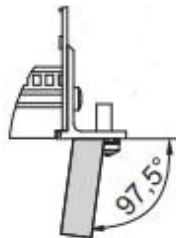

# EuropacPRO 19" Subrack Kit for Backplane, Heavy, Retrofit Shielding, With Front Handle, 3 U, 355 mm

CATALOG NUMBER

24567-164

Non-EMC shielded subrack for backplane mounting, heavy version with tox welded side panels and front handle.