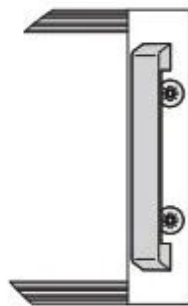

# EuropacPRO 19" Subrack Kit for Backplane, Heavy, Retrofit Shielding, With Front Handle, 3 U, 355 mm

CATALOG NUMBER

24567-164

Non-EMC shielded subrack for backplane mounting, heavy version with tox welded side panels and front handle.

## FEATURES

---

Subrack with side panel type H ("Heavy"), 19" bracket is firmly fixed to side panel (tox-cold welded)

Supplied as space-saving flat-pack

Rear horizontal rail for backplane mounting with insulation strip