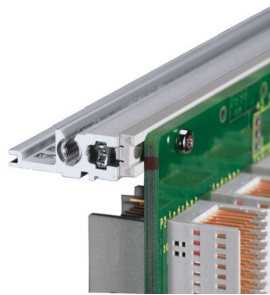

# EuropacPRO 19" Subrack Kit for Backplane, Heavy, Retrofit Shielding, With Front Handle, 3 U, 355 mm

CATALOG NUMBER

24567-164

Non-EMC shielded subrack for backplane mounting, heavy version with tox welded side panels and front handle.

## FEATURES

---

Subrack with side panel type H ("Heavy"), 19" bracket is firmly fixed to side panel (tox-cold welded)

Supplied as space-saving flat-pack

Rear horizontal rail for backplane mounting with insulation strip

## PRODUCT ATTRIBUTES

---

Rack Height: 3U

Depth: 355mm

Package Quantity: 1

For Mounting: Backplane

Board Depth: 160mm; 220mm; 280mm; 340mm

Gasket Type: Stainless Steel EMC