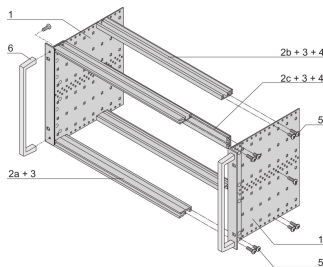

# EuropacPRO 19" Subrack Kit for Backplane, Heavy, Retrofit Shielding, With Front Handle, 3 U, 355 mm

CATALOG NUMBER

24567-164

Non-EMC shielded subrack for backplane mounting, heavy version with tox welded side panels and front handle.

## FEATURES

---

Subrack with side panel type H ("Heavy"), 19" bracket is firmly fixed to side panel (tox-cold welded)

Supplied as space-saving flat-pack

Rear horizontal rail for backplane mounting with insulation strip

Horizontal rail type "Heavy"

Shock and Vibration resistance up to 5 g

IP 20, in accordance with IEC 60529

Shock and vibration tested to the German "Bahn" standards BN 411002, BN 411003

Internal and external dimensions in accordance with: IEC 60297-3-100, -101, IEEE 1101.1