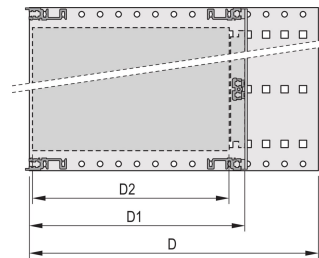

EuropacPRO 19" Subrack Kit for Backplane, Heavy, Retrofit Shielding, With Front Handle, 3 U, 355 mm

CATALOG NUMBER

24567-164

Non-EMC shielded subrack for backplane mounting, heavy version with tox welded side panels and front handle.

CERTIFICATIONS